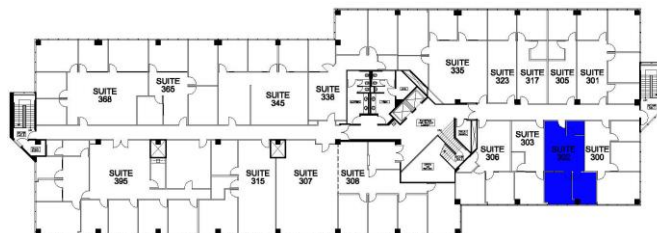

17870 CASTLETON STREET
SUITE #302
718 RSF

LEASING INFORMATION

ARNEL COMMERCIAL PROPERTIES

626.912.7700