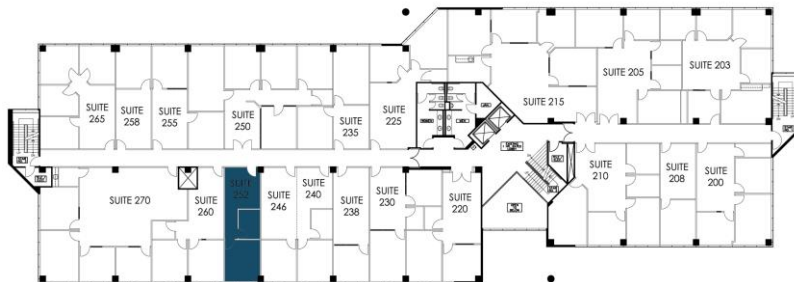

17870 CASTLETON STREET
Suite #252
537 RSF

LEASING INFORMATION
ARNEL COMMERCIAL PROPERTIES

626.912.7700