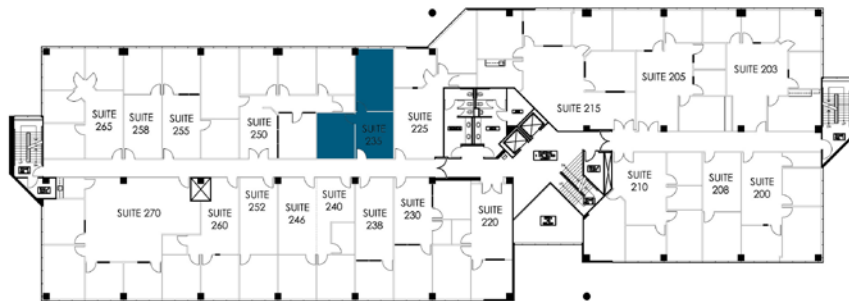

17870 CASTLETON STREET
SUITE #235
685 RSF

LEASING INFORMATION

ARNEL COMMERCIAL PROPERTIES

626.912.7700