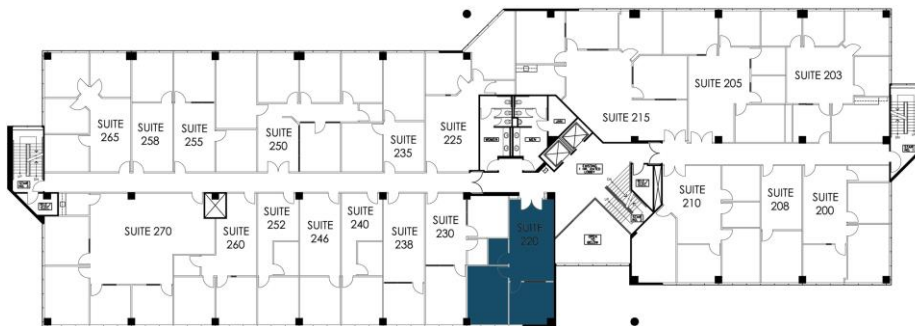

17870 CASTLETON STREET  
Suite #220  
857 RSF

**LEASING INFORMATION**  
ARNEL COMMERCIAL PROPERTIES

626.912.7700