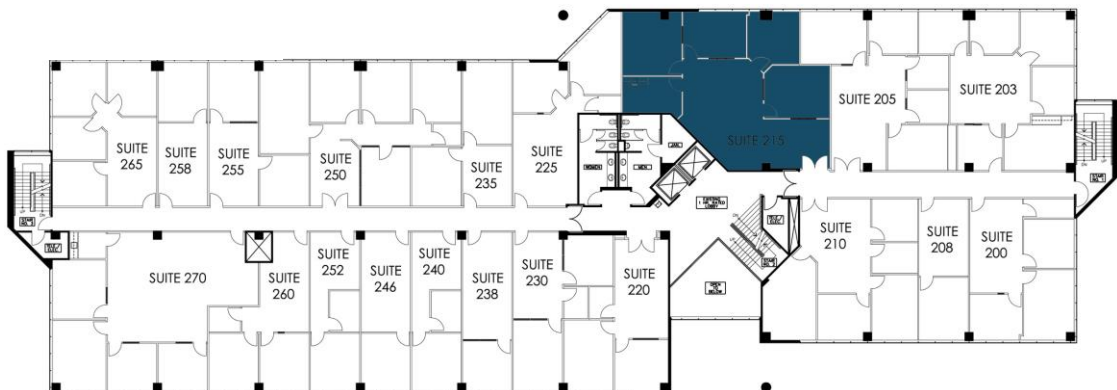

17870 CASTLETON STREET

Suite #215

1,779 RSF

LEASING INFORMATION

ARNEL COMMERCIAL PROPERTIES

626.912.7700