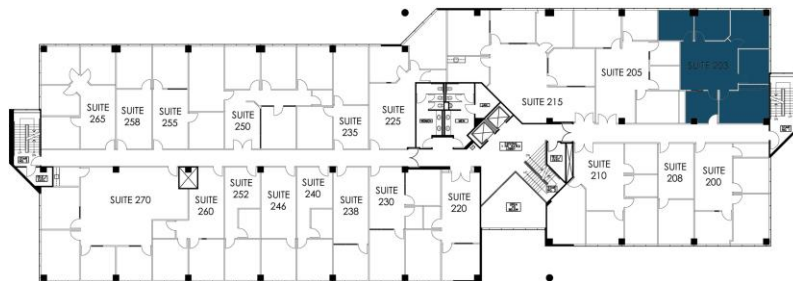

17870 CASTLETON STREET
Suite #203
1,402 RSF

LEASING INFORMATION
ARNEL COMMERCIAL PROPERTIES

626.912.7700