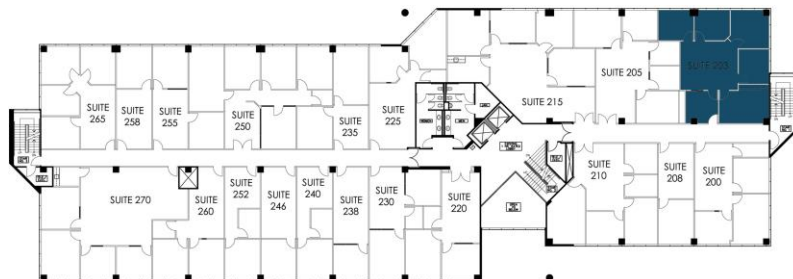

17870 CASTLETON STREET
Suite #203
1,402 RSF

LEASING INFORMATION
ARNEL COMMERCIAL PROPERTIES

626.912.7700