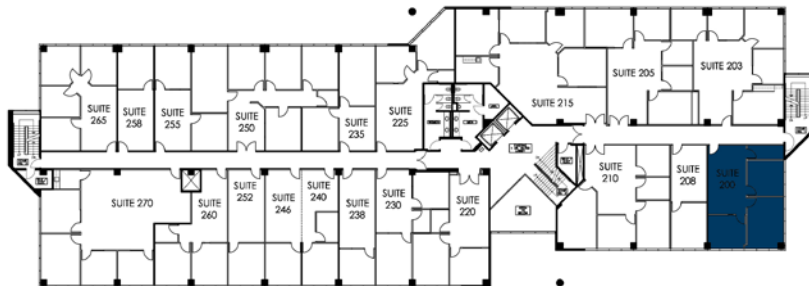

17870 CASTLETON STREET  
SUITE #200  
1,011 RSF

**LEASING INFORMATION**  
ARNEL COMMERCIAL PROPERTIES

626.912.7700