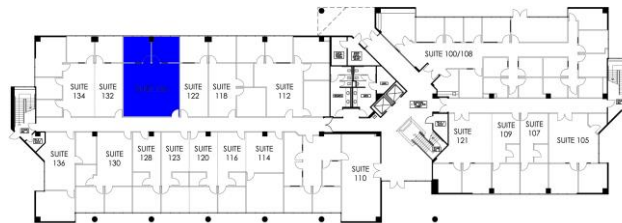

17870 CASTLETON STREET
SUITE #126
957 RSF

LEASING INFORMATION

ARNEL COMMERCIAL PROPERTIES

626.912.7700