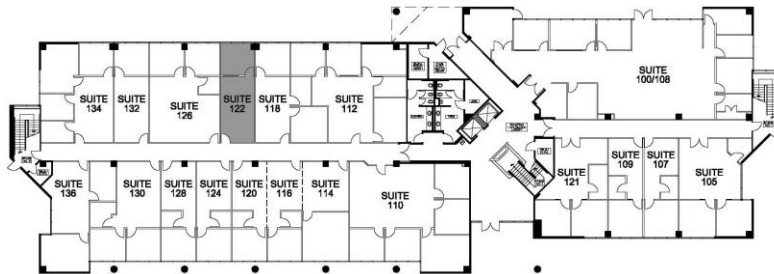

17870 CASTLETON STREET
SUITE #122
479 RSF

LEASING INFORMATION
ARNEL COMMERCIAL PROPERTIES

626.912.7700