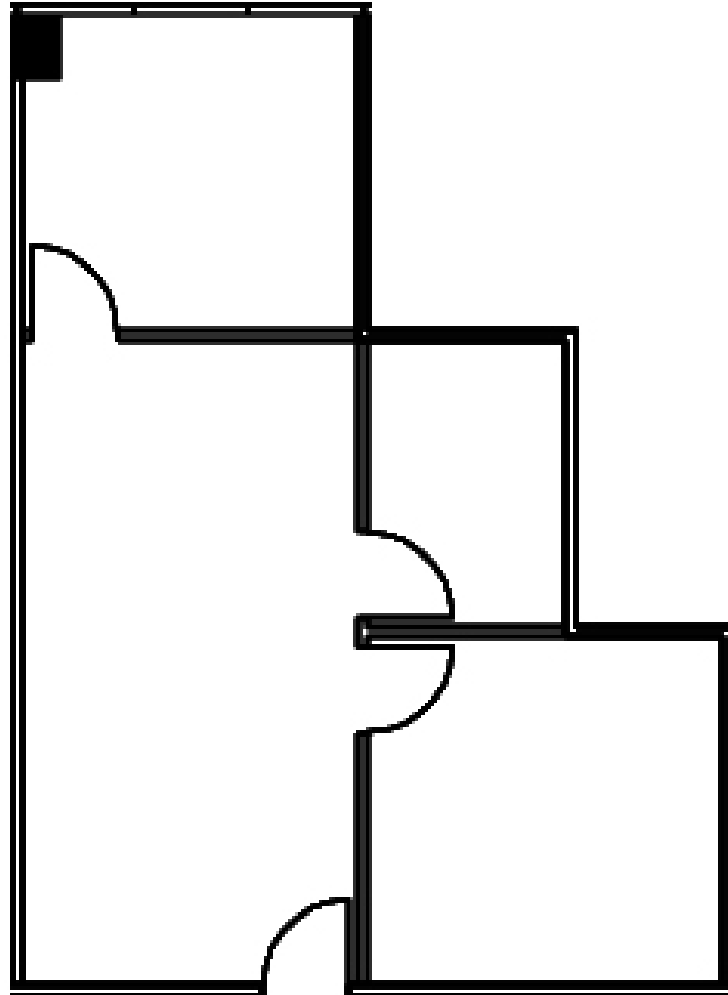

17870 CASTLETON STREET
SUITE #118
749 RSF

LEASING INFORMATION

ARNEL COMMERCIAL PROPERTIES

626.912.7700