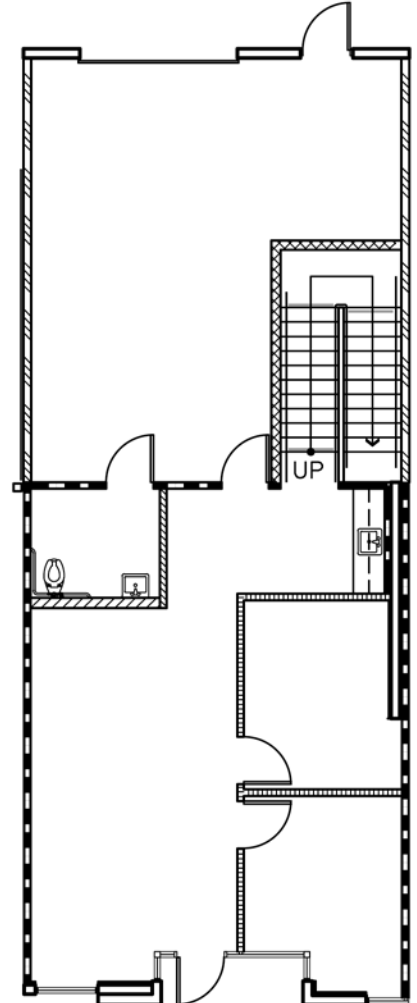

3137 TIGER RUN COURT
SUITE 107
2,264 RSF
TOTAL OFFICE: 1,714 RSF
MEZZANINE: 792 RSF
WAREHOUSE: 550 RSF

SUITE 107

ON-SITE LEASING INFORMATION
ARNEL COMMERCIAL PROPERTIES
SHELLY TINDER
(760) 599-6111