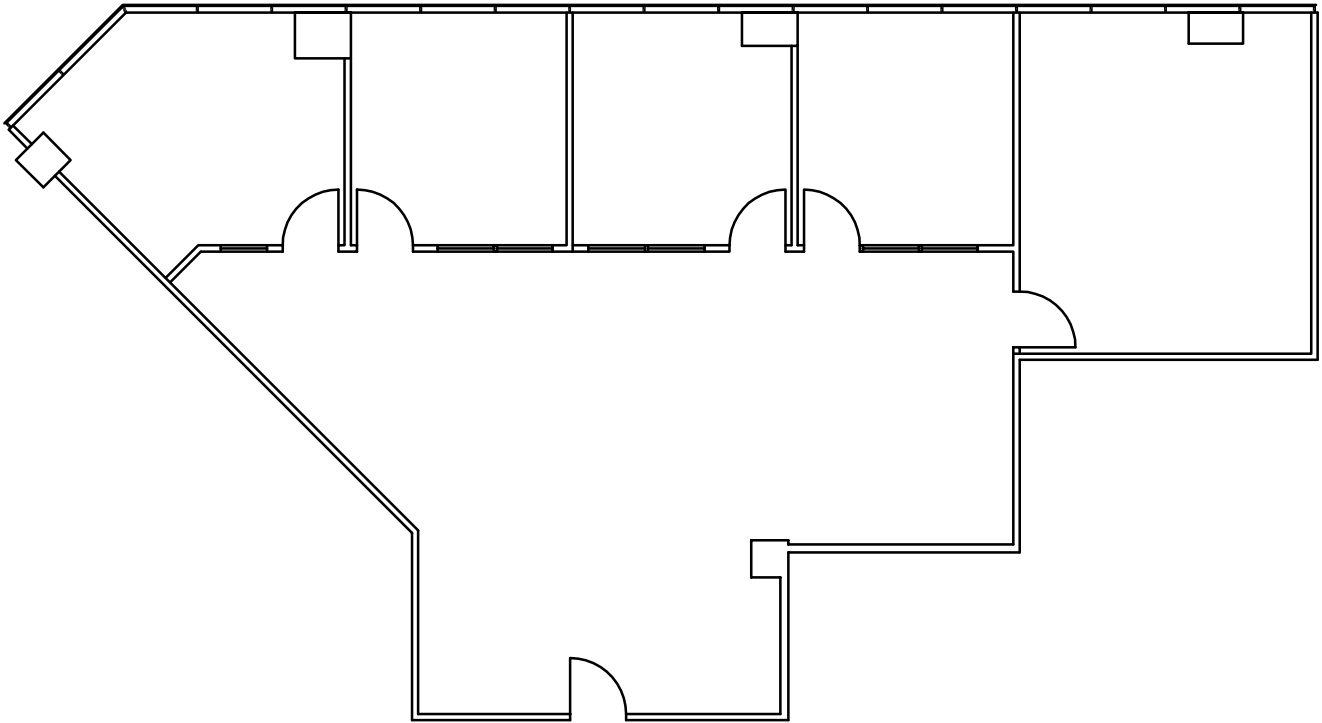

SPACE AVAILABLE

959 SOUTH COAST DRIVE
SUITE #470
2,112 RSF

SUITE #470

LEASING INFORMATION

ARNEL COMMERCIAL PROPERTIES

Mark Sanquist

714.481.5025