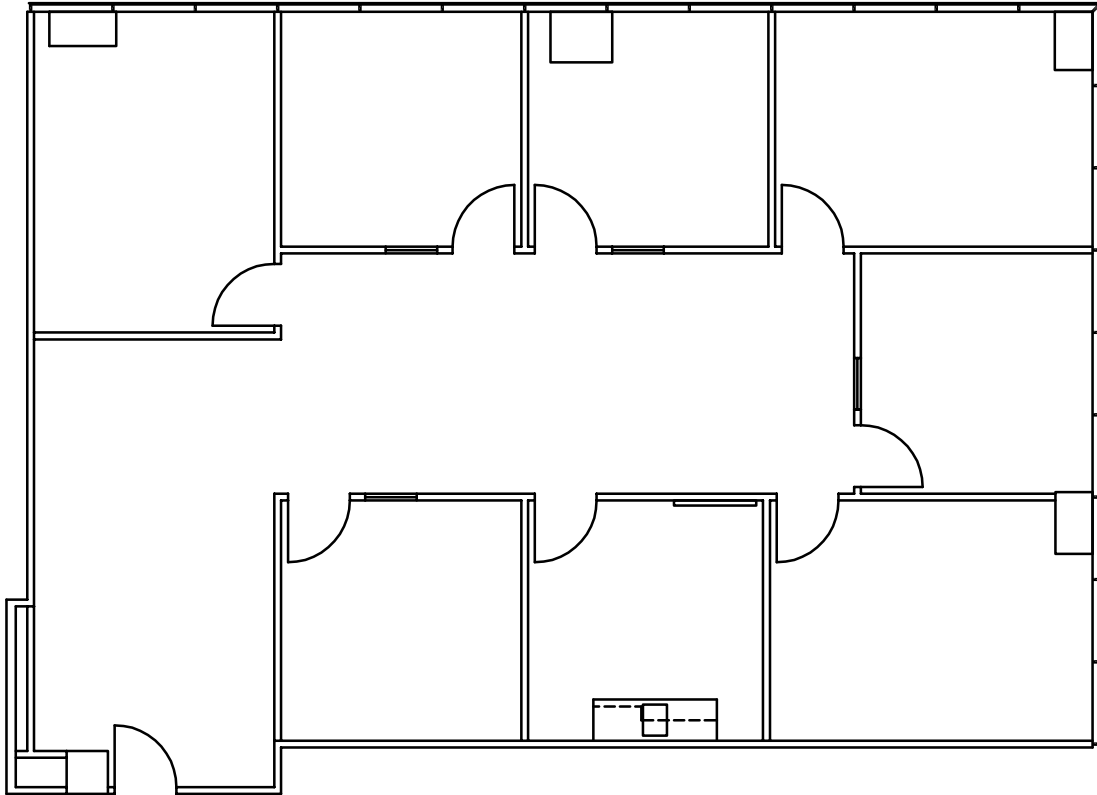

SPACE AVAILABLE

959 SOUTH COAST DRIVE
SUITE #380
2,307 RSF

LEASING INFORMATION

ARNEL COMMERCIAL PROPERTIES

Mark Sanquist

714.481.5025