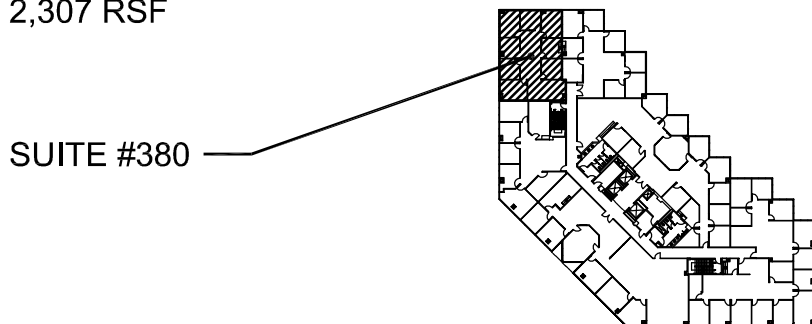

SPACE AVAILABLE

959 SOUTH COAST DRIVE
SUITE #380
2,307 RSF

LEASING INFORMATION

ARNEL COMMERCIAL PROPERTIES

Mark Sanquist

714.481.5025