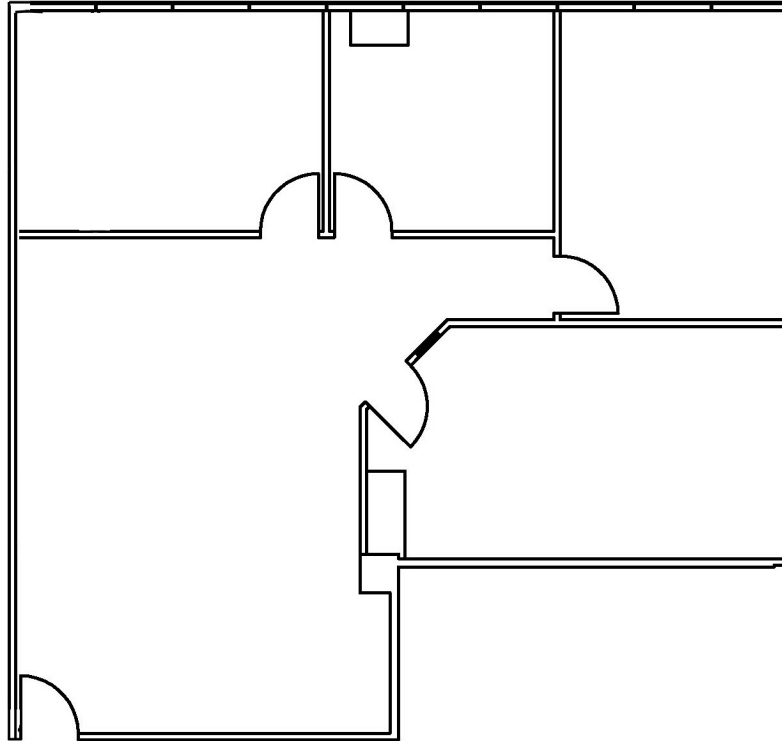

SPACE AVAILABLE

959 SOUTH COAST DRIVE
SUITE #374
1,421 RSF

SUITE #374

LEASING INFORMATION

ARNEL COMMERCIAL PROPERTIES

Mark Sanquist

714.481.5025