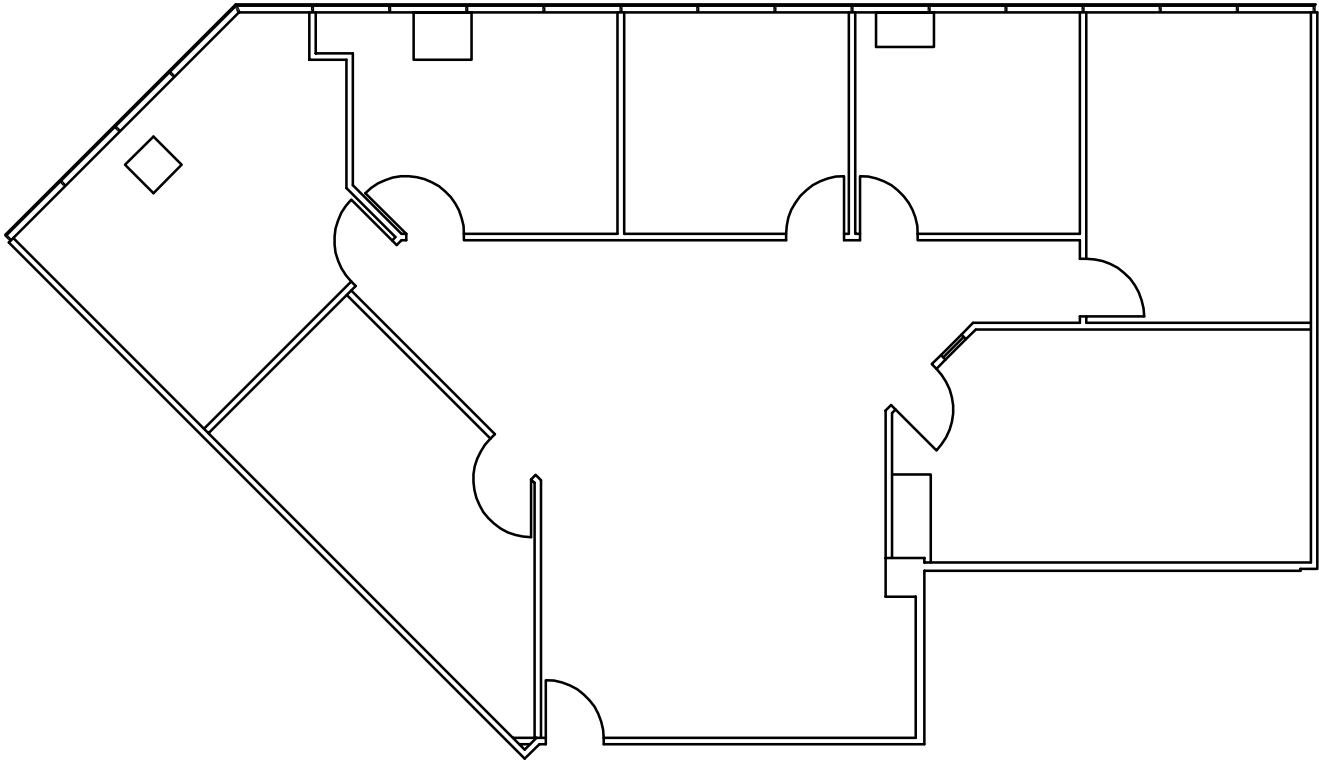

SPACE AVAILABLE

959 SOUTH COAST DRIVE
SUITE #374
2,365 RSF

SUITE #374

LEASING INFORMATION

ARNEL COMMERCIAL PROPERTIES

Mark Sanquist

714.481.5025