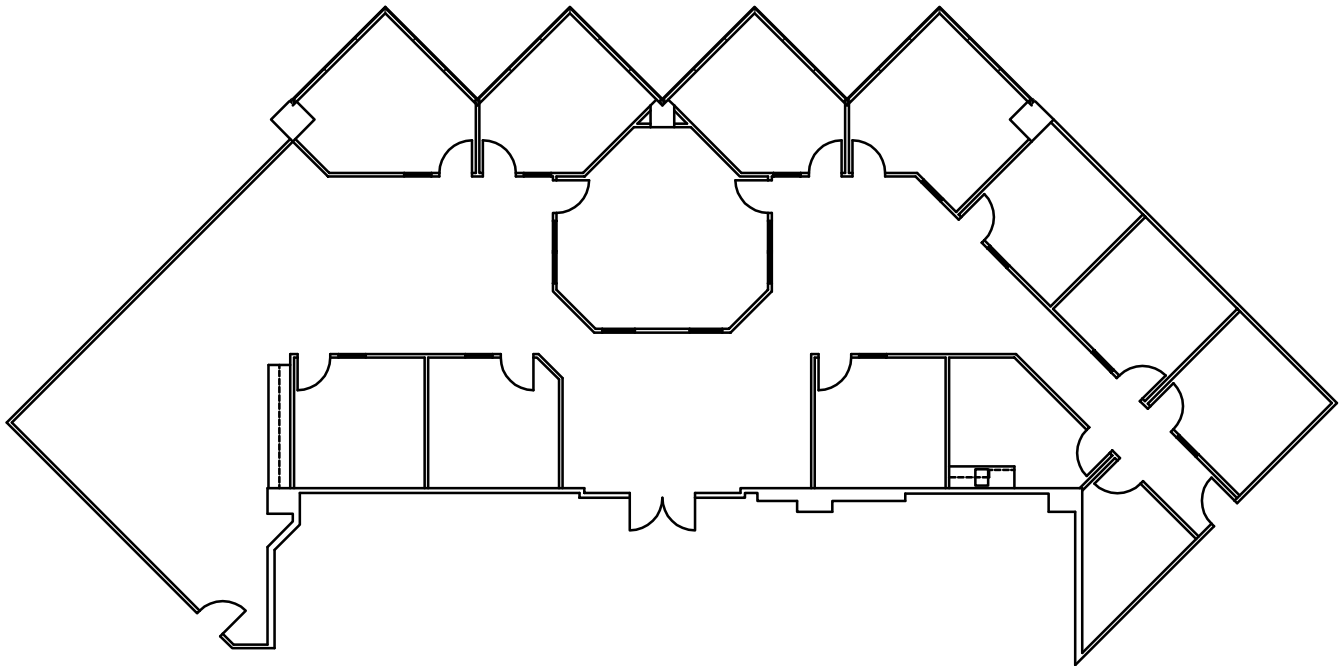

SPACE AVAILABLE

959 SOUTH COAST DRIVE
SUITE #350
4,863 RSF

SUITE #350

LEASING INFORMATION

ARNEL COMMERCIAL PROPERTIES

Mark Sanquist

714.481.5025