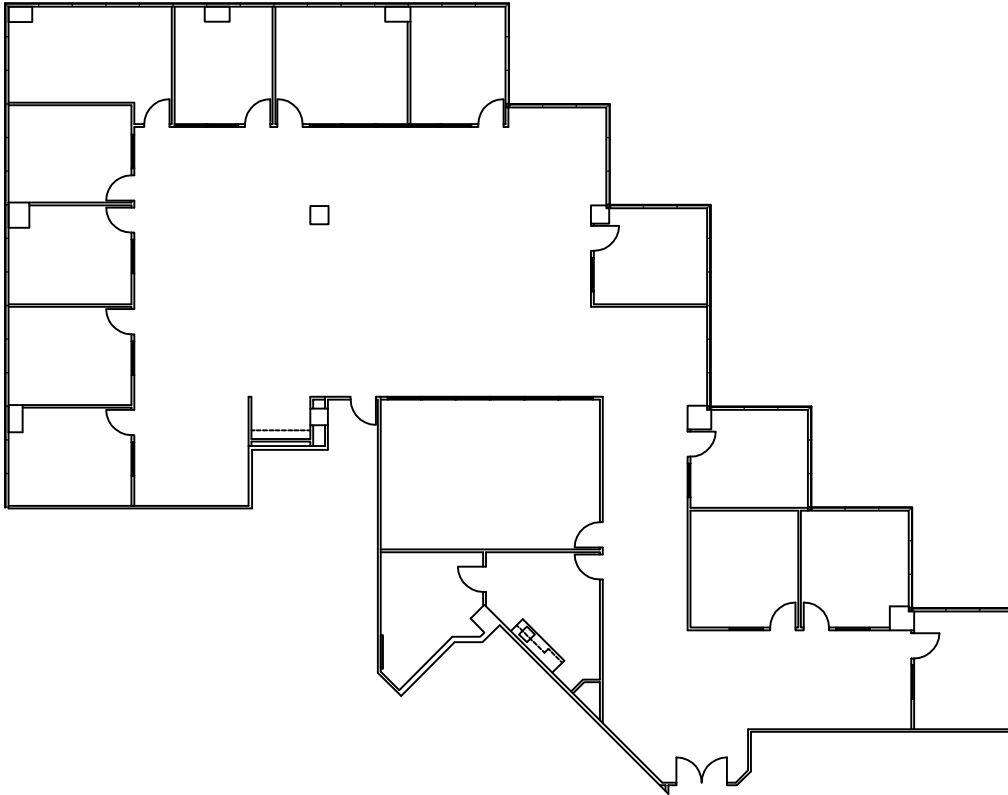

SPACE AVAILABLE

959 SOUTH COAST DRIVE
SUITE #225
7,593 RSF

SUITE #225

LEASING INFORMATION

ARNEL COMMERCIAL PROPERTIES

Mark Sanquist

714.481.5025