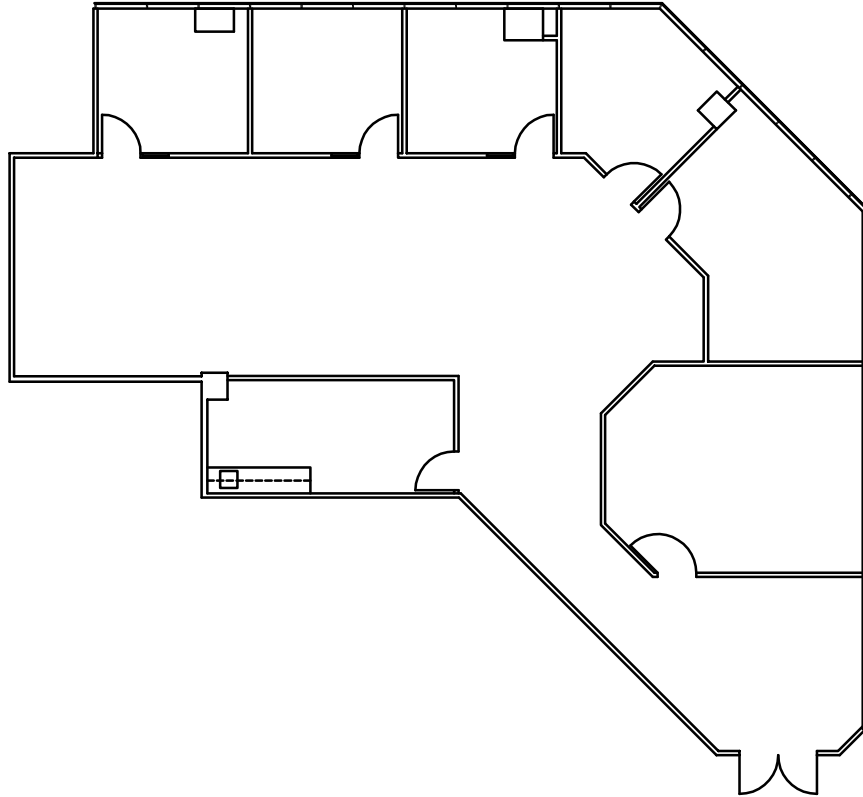

SPACE AVAILABLE

959 SOUTH COAST DRIVE
SUITE #200
3,144 RSF

SUITE #200

LEASING INFORMATION

ARNEL COMMERCIAL PROPERTIES

Mark Sanquist

714.481.5025