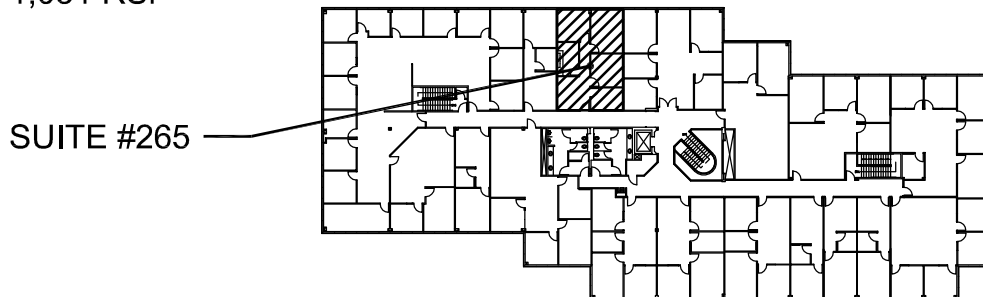

SPACE AVAILABLE

950 SOUTH COAST DRIVE
SUITE #265
1,031 RSF

LEASING INFORMATION

ARNEL COMMERCIAL PROPERTIES

Mark Sanquist

714.481.5025