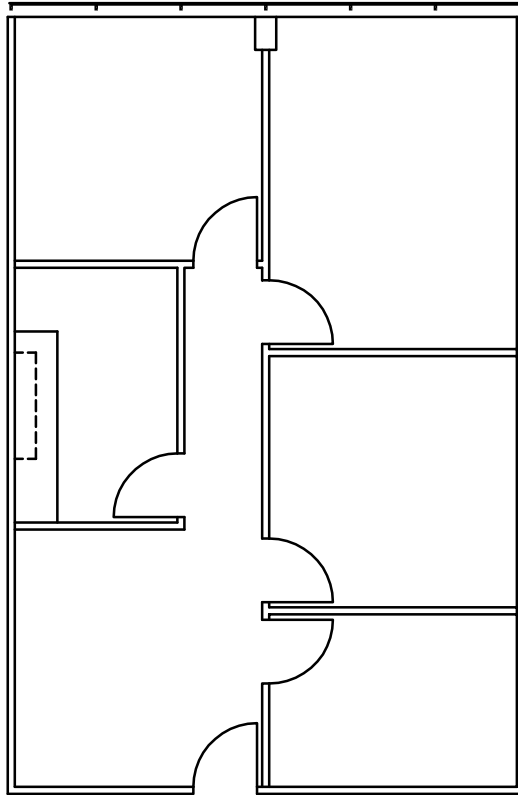

SPACE AVAILABLE

950 SOUTH COAST DRIVE
SUITE #265
1,031 RSF

LEASING INFORMATION

ARNEL COMMERCIAL PROPERTIES

Mark Sanquist

714.481.5025