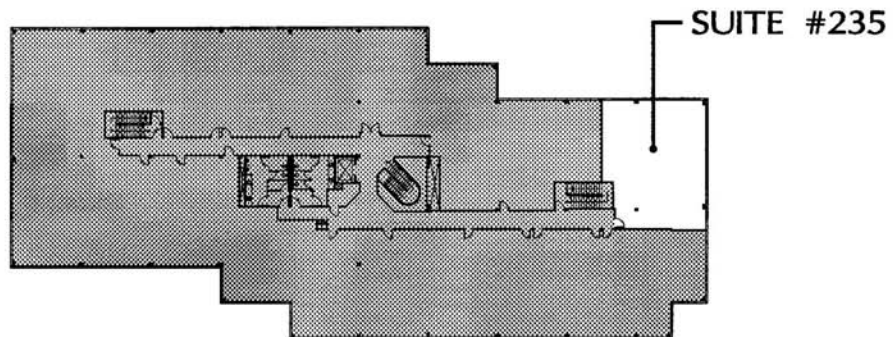

SPACE AVAILABLE

950 SOUTH COAST DRIVE
SUITE #235
1,867 RSF

ON-SITE LEASING INFORMATION
ARNEL COMMERCIAL PROPERTIES
MARK H. SANQUIST
(714) 481-5025