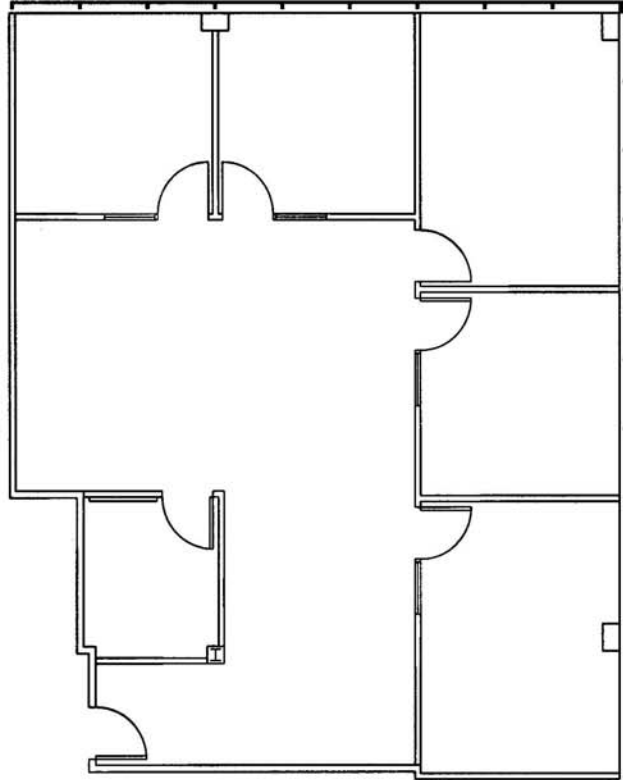

SPACE AVAILABLE

950 SOUTH COAST DRIVE
SUITE #235
1,867 RSF

ON-SITE LEASING INFORMATION
ARNEL COMMERCIAL PROPERTIES
MARK H. SANQUIST
(714) 481-5025