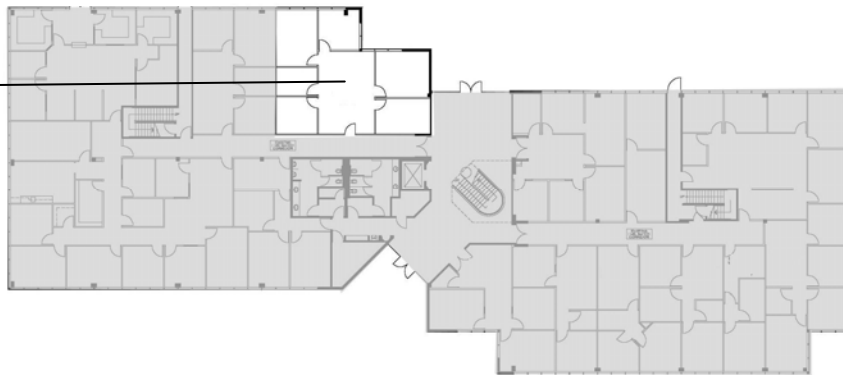

SPACE AVAILABLE

**950 SOUTH COAST DRIVE
SUITE #175
1,566 RSF**

SUITE #175

**ON-SITE LEASING INFORMATION
ARNEL COMMERCIAL PROPERTIES
MARK H. SANQUIST
(714) 481-5025**