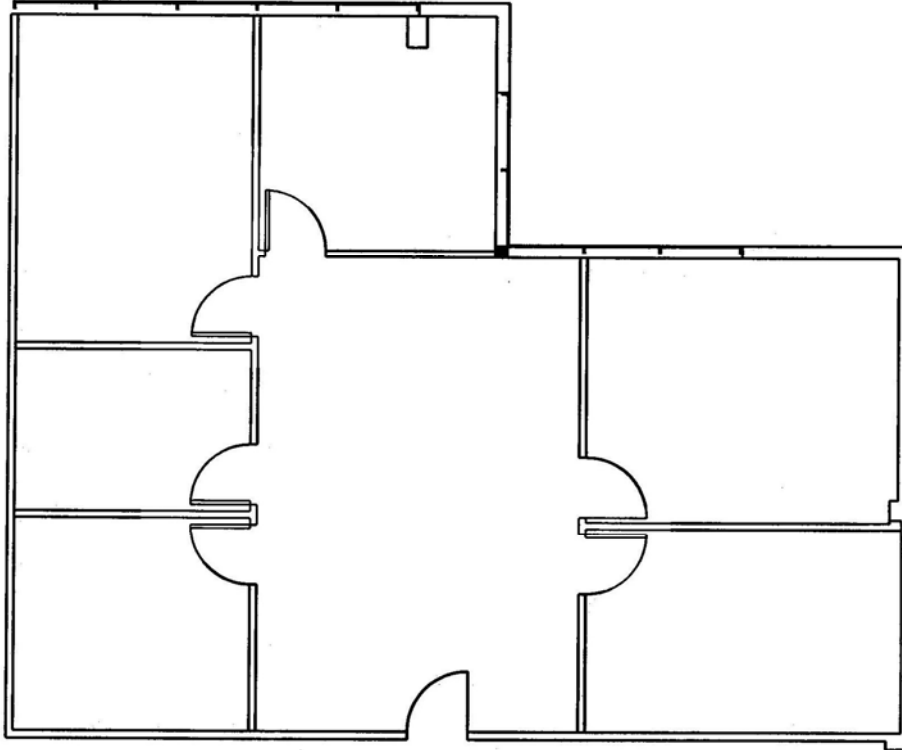

SPACE AVAILABLE

**950 SOUTH COAST DRIVE
SUITE #175
1,566 RSF**

SUITE #175

**ON-SITE LEASING INFORMATION
ARNEL COMMERCIAL PROPERTIES
MARK H. SANQUIST
(714) 481-5025**