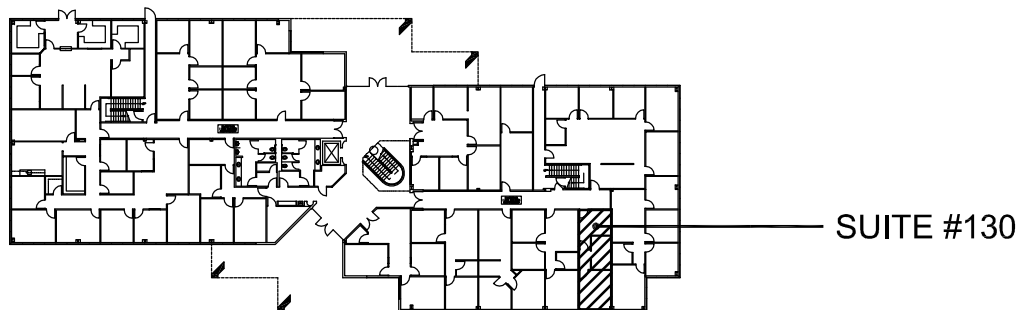

SPACE AVAILABLE

950 SOUTH COAST DRIVE
SUITE #130
578 RSF

LEASING INFORMATION

ARNEL COMMERCIAL PROPERTIES

Mark Sanquist

714.481.5025