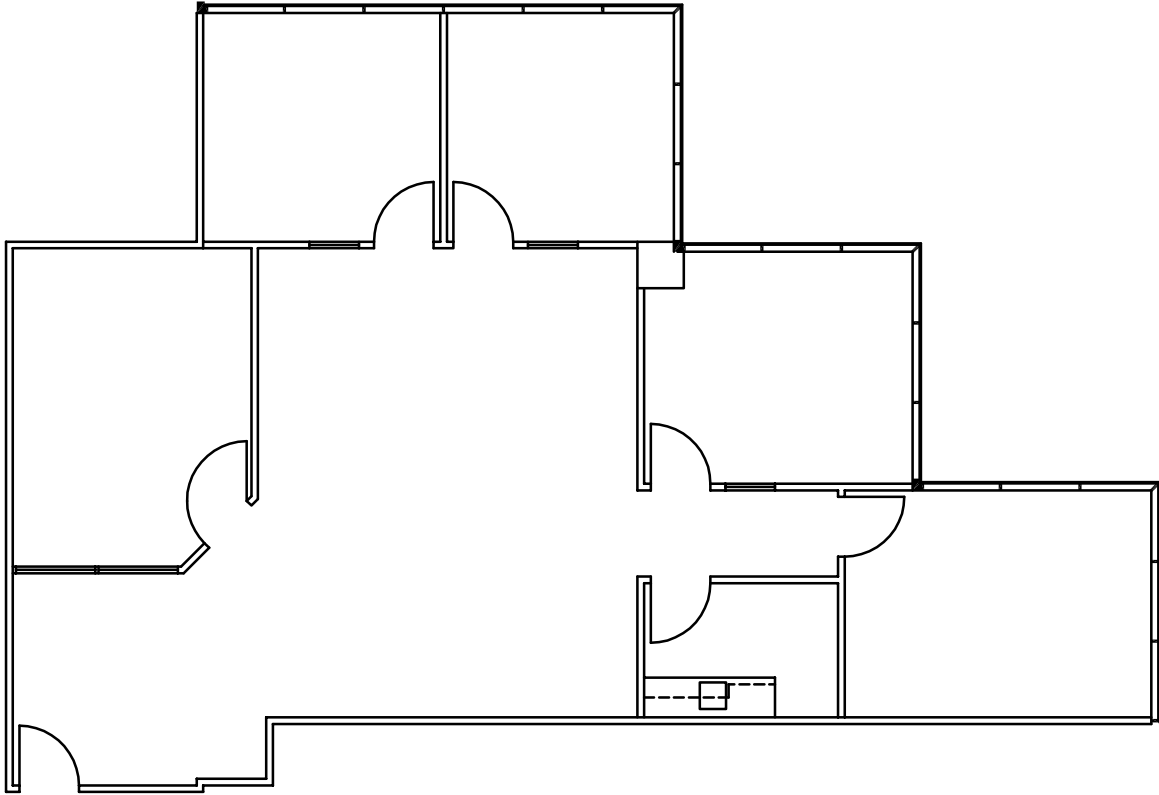

**SPACE AVAILABLE**

---

949 SOUTH COAST DRIVE  
SUITE #555  
1,863 RSF

SUITE #555

**LEASING INFORMATION**

ARNEL COMMERCIAL PROPERTIES

Mark Sanquist

714.481.5025