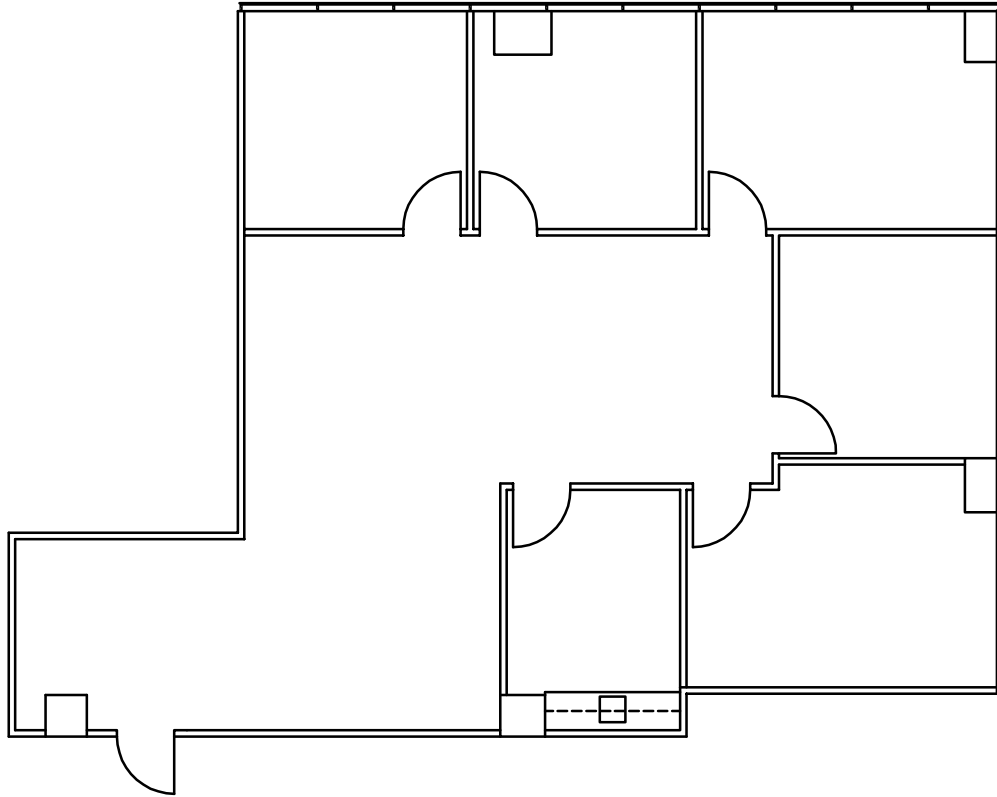

SPACE AVAILABLE

949 SOUTH COAST DRIVE
SUITE #490
1,986 RSF

SUITE #490

LEASING INFORMATION

ARNEL COMMERCIAL PROPERTIES

Mark Sanquist

714.481.5025