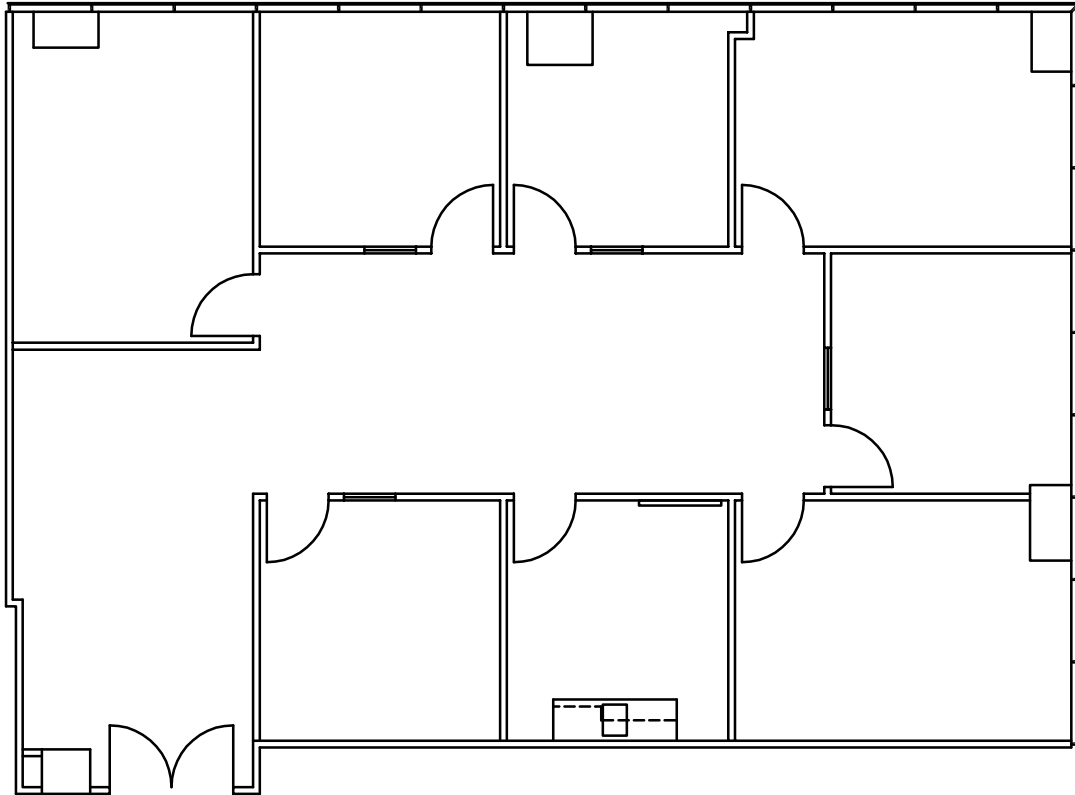

**SPACE AVAILABLE**

---

949 SOUTH COAST DRIVE  
SUITE #280  
2,301 RSF

**LEASING INFORMATION**

ARNEL COMMERCIAL PROPERTIES

Mark Sanquist

714.481.5025