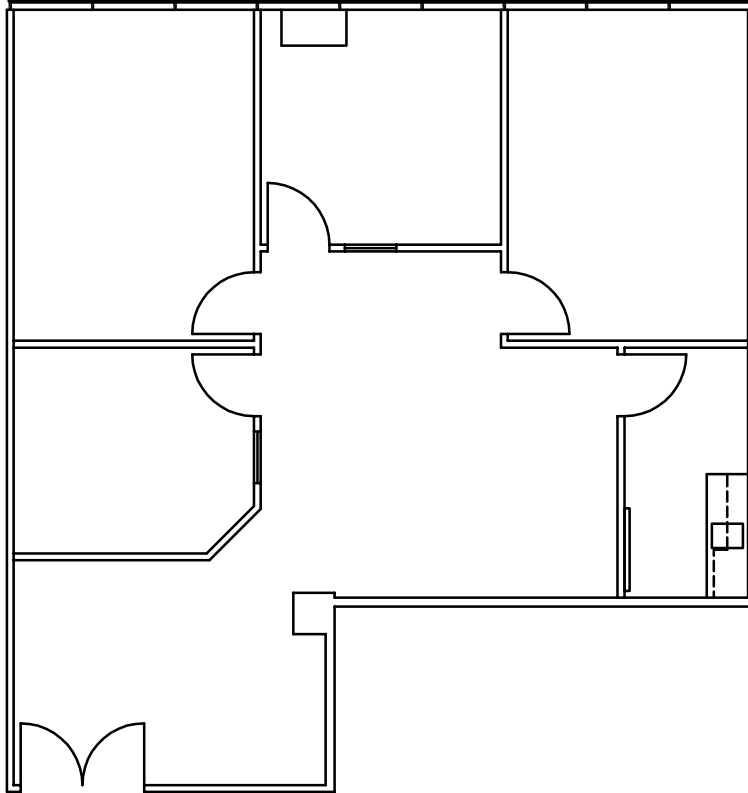

SPACE AVAILABLE

949 SOUTH COAST DRIVE
SUITE #260
1,400 RSF

SUITE #260

LEASING INFORMATION

ARNEL COMMERCIAL PROPERTIES

Mark Sanquist

714.481.5025