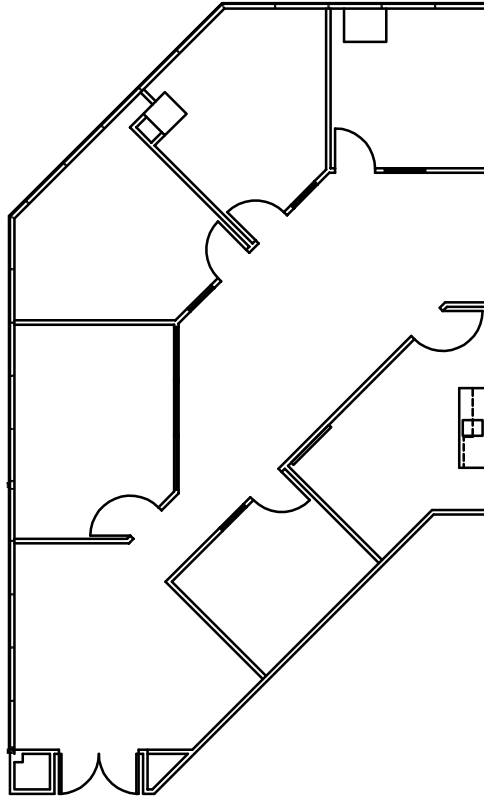

SPACE AVAILABLE

949 SOUTH COAST DRIVE
SUITE #250
2,010 RSF

LEASING INFORMATION

ARNEL COMMERCIAL PROPERTIES

Mark Sanquist

714.481.5025