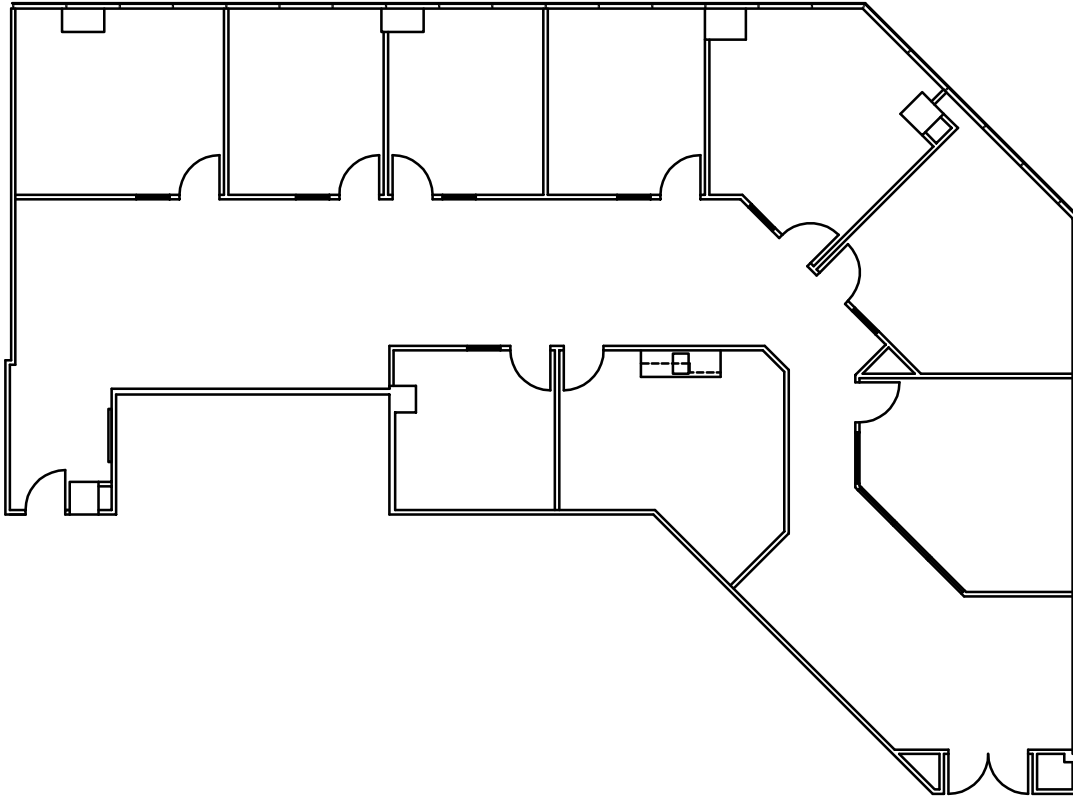

SPACE AVAILABLE

949 SOUTH COAST DRIVE
SUITE #240
3,808 RSF

SUITE #240

LEASING INFORMATION

ARNEL COMMERCIAL PROPERTIES

Mark Sanquist

714.481.5025