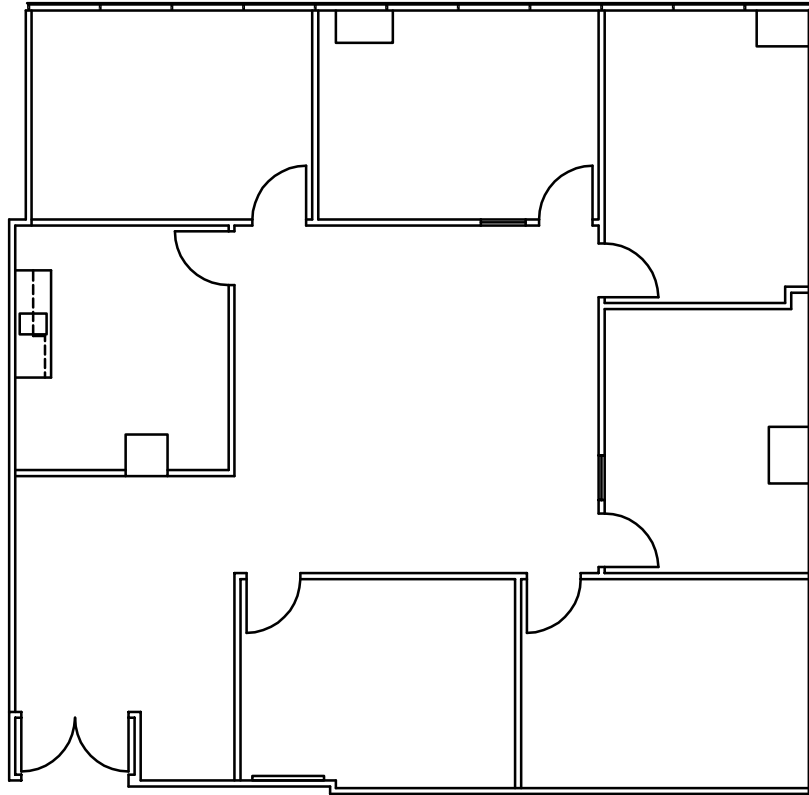

SPACE AVAILABLE

949 SOUTH COAST DRIVE
SUITE #220
2,334 RSF

SUITE #220

LEASING INFORMATION

ARNEL COMMERCIAL PROPERTIES

Mark Sanquist

714.481.5025