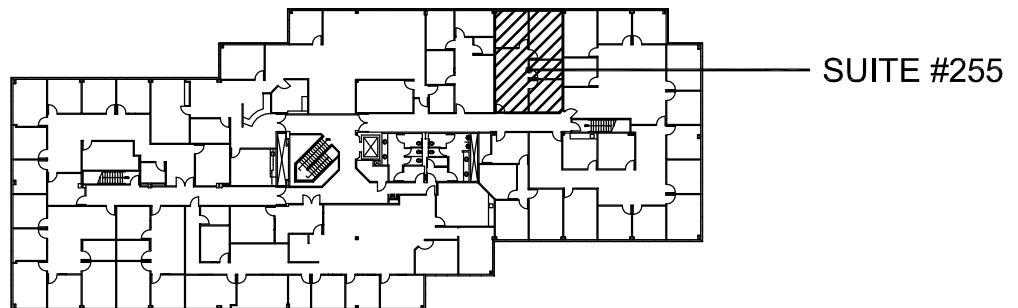

**SPACE AVAILABLE**

---

940 SOUTH COAST DRIVE  
SUITE #255  
1,022 RSF

**LEASING INFORMATION**

ARNEL COMMERCIAL PROPERTIES

Mark Sanquist

714.481.5025