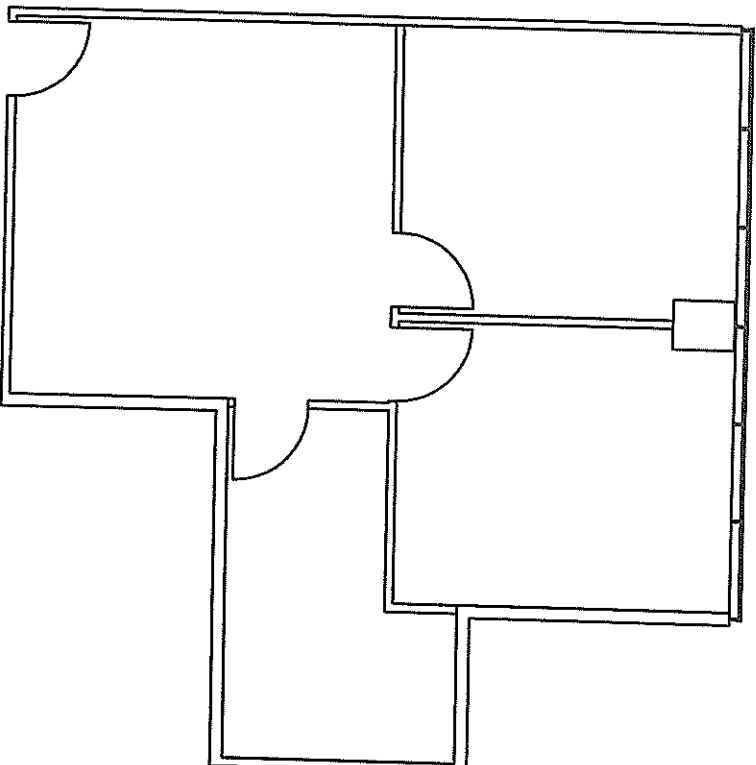

Puente Hills

BUSINESS CENTER

SPACE AVAILABLE

17800 CASTLETON STREET
SUITE #475
818 RSF

SUITE #475

LEASING INFORMATION

ARNEL COMMERCIAL PROPERTIES

Lee Trigonis