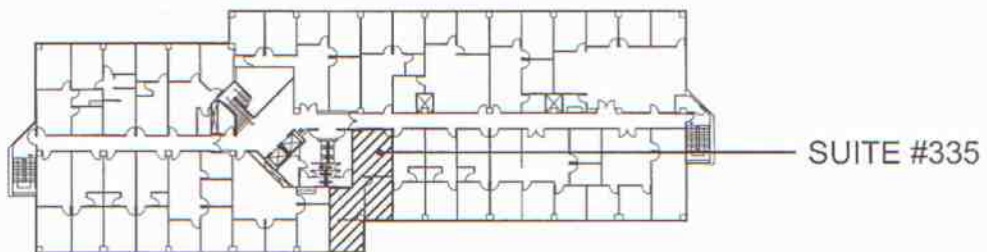

Puente Hills

BUSINESS CENTER

SPACE AVAILABLE

17890 CASTLETON STREET
SUITE #335
923 RSF

LEASING INFORMATION

ARNEL COMMERCIAL PROPERTIES

Lee Trigonis

626.912.7700