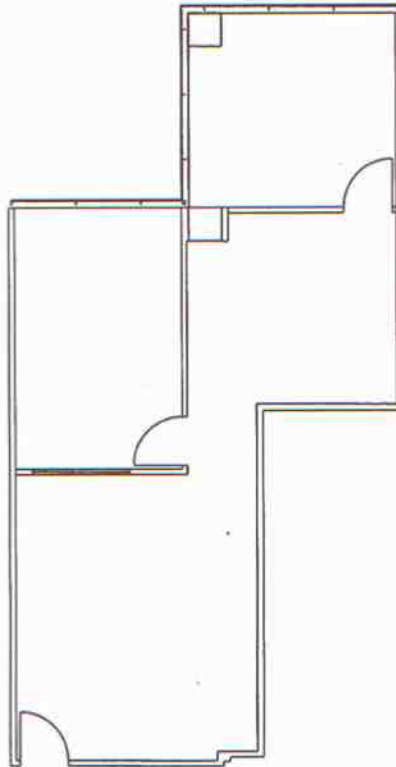

Puente Hills

BUSINESS CENTER

SPACE AVAILABLE

17890 CASTLETON STREET
SUITE #335
923 RSF

LEASING INFORMATION

ARNEL COMMERCIAL PROPERTIES

Lee Trigonis

626.912.7700