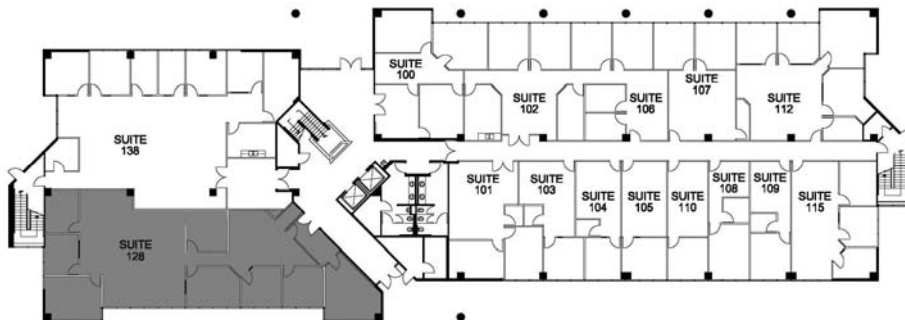

17890 CASTLETON STREET  
SUITE #128  
3,234 RSF