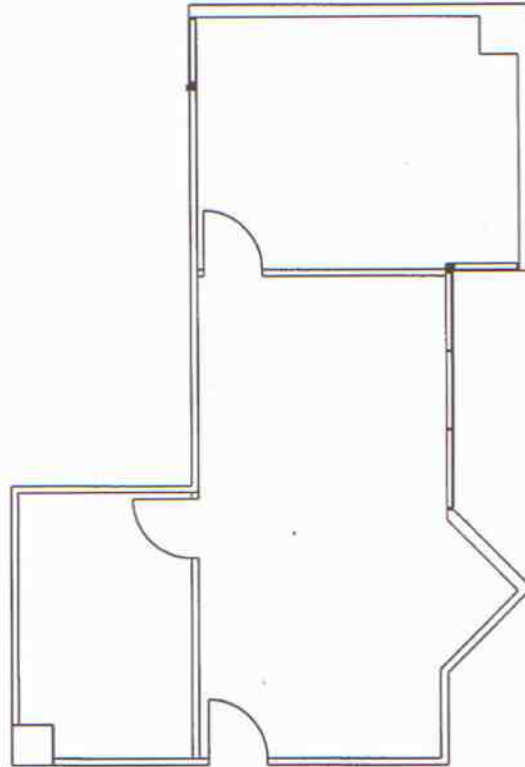

Puente Hills

BUSINESS CENTER

SPACE AVAILABLE

17870 CASTLETON STREET
SUITE #136
786 RSF

LEASING INFORMATION

ARNEL COMMERCIAL PROPERTIES

Lee Trigonis

626.912.7700