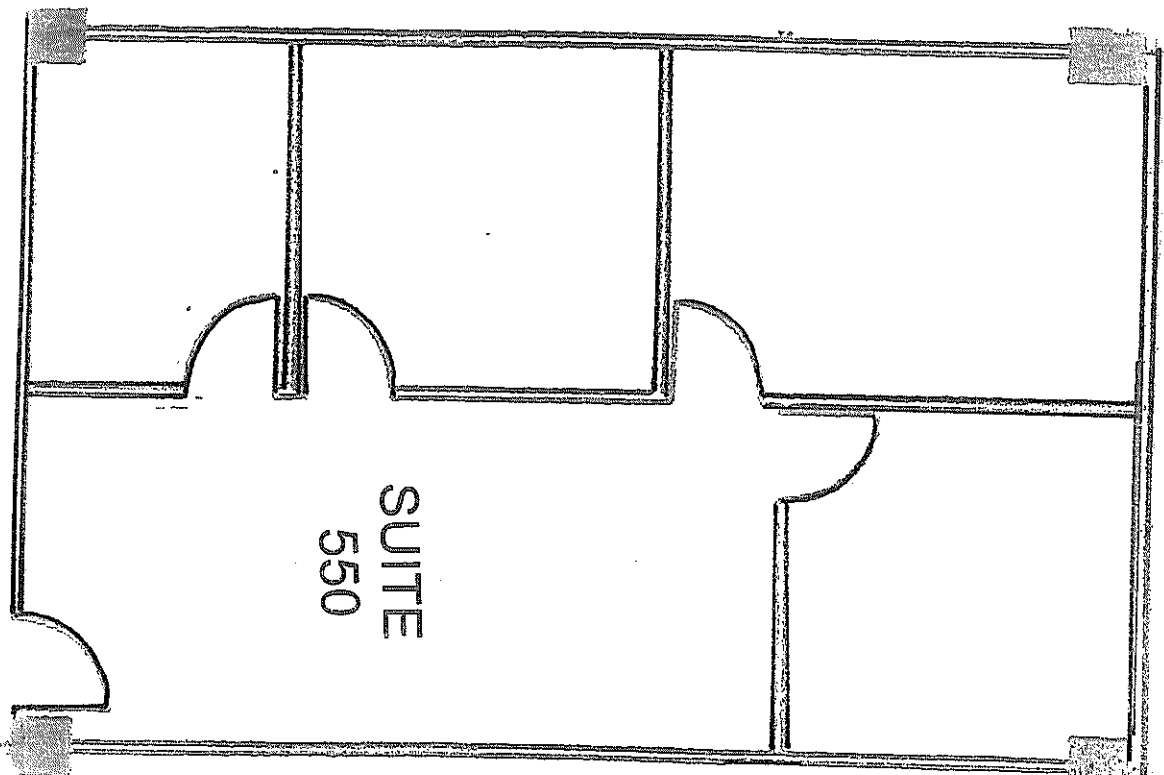

Puente Hills
BUSINESS CENTER

Space Available

17800 CASTLETON STREET, SUITE 550

1,098 SQUARE FEET