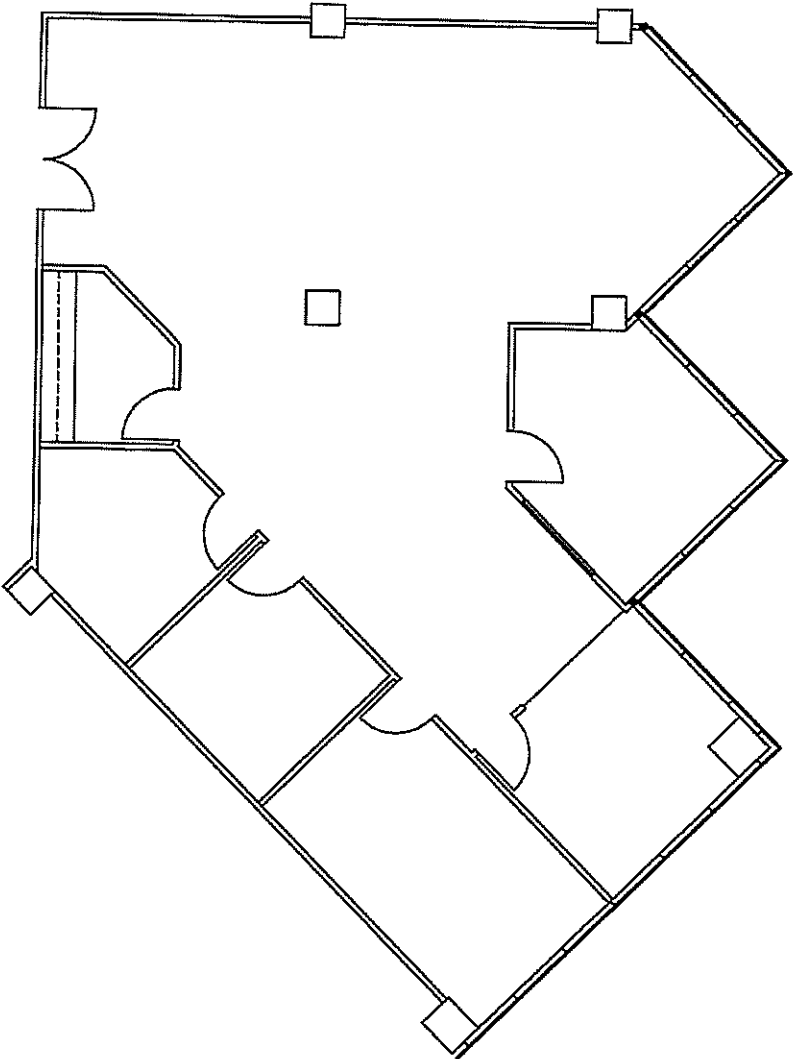

Puente Hills

B U S I N E S S C E N T E R

SPACE AVAILABLE

17800 CASTLETON STREET
SUITE #445
2,344 RSF

LEASING INFORMATION

ARNEL COMMERCIAL PROPERTIES

Lee Trigonis

626.912.7700