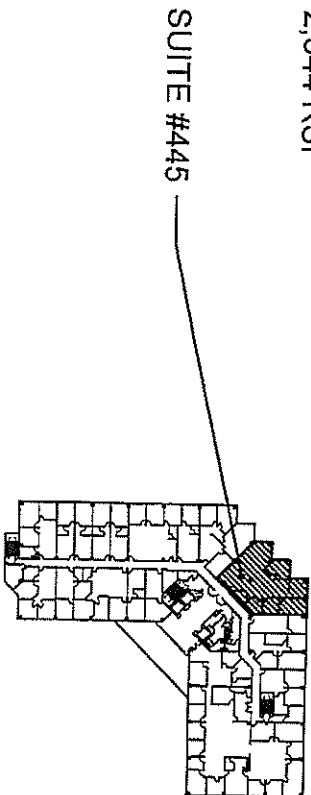

Puente Hills

B U S I N E S S C E N T E R

SPACE AVAILABLE

17800 CASTLETON STREET
SUITE #445
2,344 RSF

LEASING INFORMATION

ARNEL COMMERCIAL PROPERTIES

Lee Trigonis

626.912.7700