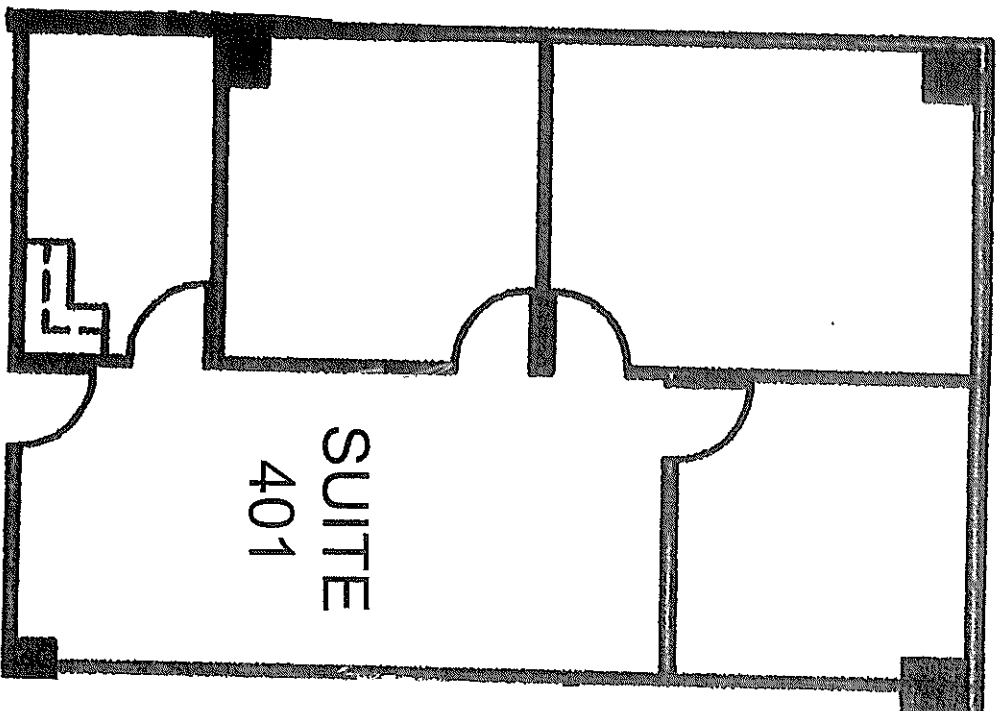

**Puente Hills**  
BUSINESS CENTER

**Space Available**

17800 CASTLETON STREET, SUITE 401

1,155 SQUARE FEET