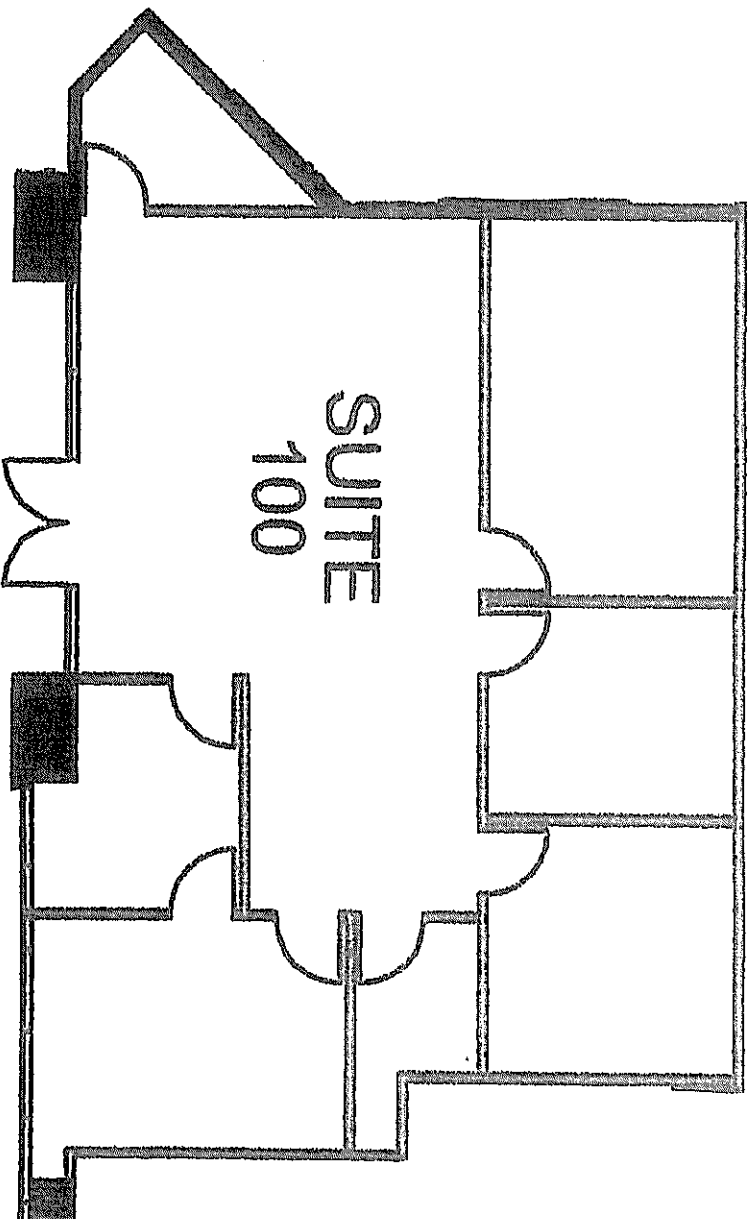

Puente Hills
BUSINESS CENTER

Space Available

17800 CASTLETON STREET, SUITE 100

1,781 SQUARE FEET