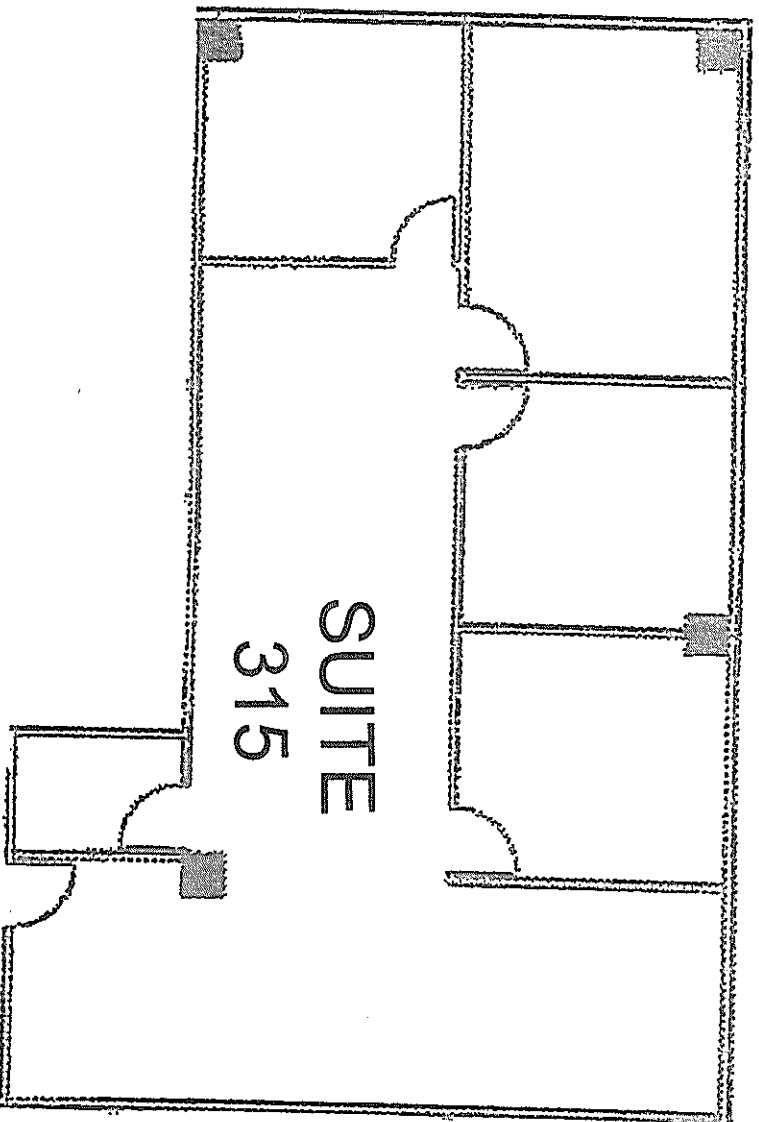

Puente Hills
BUSINESS CENTER

Space Available

17700 CASTLETON STREET, SUITE 315

1,839 SQUARE FEET